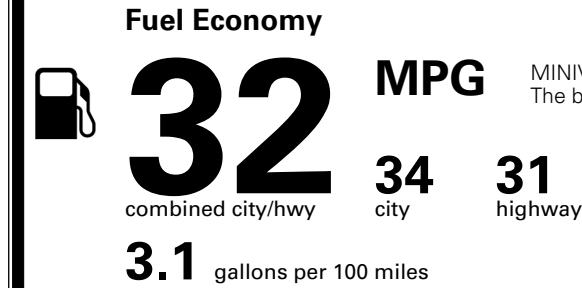

\$495.00
 Included

\$130.00

MSRP INCLUDING OPTIONS

\$ 53,715.00

INLAND FREIGHT AND HANDLING

\$ 1,495.00

TOTAL MANUFACTURER'S SUGGESTED RETAIL PRICE ▶

\$ 55,210.00

TOTAL ADDITIONAL WEIGHT: 3.8

EPA DOT Fuel Economy and Environment

Gasoline Vehicle

MINIVANS range from 20 to 83 MPG. The best vehicle rates 146 MPGe.

You save \$750
 in fuel costs over 5 years compared to the average new vehicle.