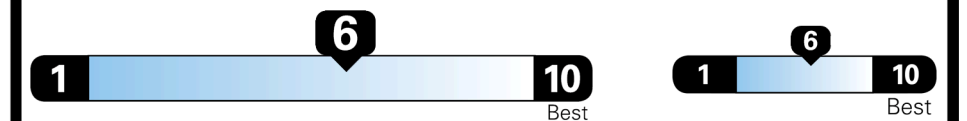

This vehicle emits 275 grams CO₂ per mile. The best emits 0 grams per mile (tailpipe only). Producing and distributing fuel also create emissions; learn more at fueleconomy.gov.

Actual results will vary for many reasons, including driving conditions and how you drive and maintain your vehicle. The average new vehicle gets 29 MPG and costs $8,500 to fuel over 5 years. Cost estimates are based on 15,000 miles per year at $ 3.30 per gallon. MPGe is miles per gasoline gallon equivalent. Vehicle emissions are a significant cause of climate change and smog.

fueleconomy.gov

Calculate personalized estimates and compare vehicles