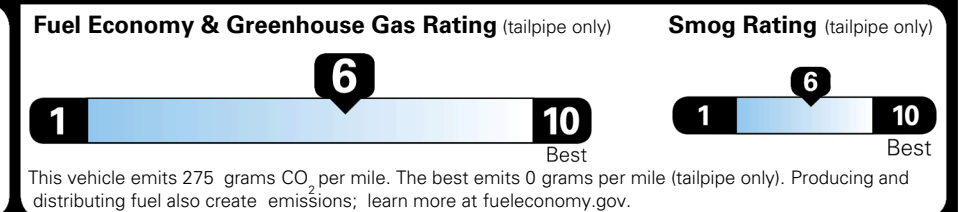

\$495.00
 \$315.00
 \$120.00
 \$160.00

MSRP INCLUDING OPTIONS

\$ 54,580.00

INLAND FREIGHT AND HANDLING

\$ 1,545.00

TOTAL MANUFACTURER'S SUGGESTED RETAIL PRICE ▶

\$ 56,125.00

TOTAL ADDITIONAL WEIGHT: 16.2

EPA DOT Fuel Economy and Environment

Gasoline Vehicle

You save \$750
 in fuel costs over 5 years compared to the average new vehicle.

Annual fuel cost
\$1,550

Actual results will vary for many reasons, including driving conditions and how you drive and maintain your vehicle. The average new vehicle gets 29 MPG and costs \$8,500 to fuel over 5 years. Cost estimates are based on 15,000 miles per year at \$ 3.30 per gallon. MPGe is miles per gasoline gallon equivalent. Vehicle emissions are a significant cause of climate change and smog.