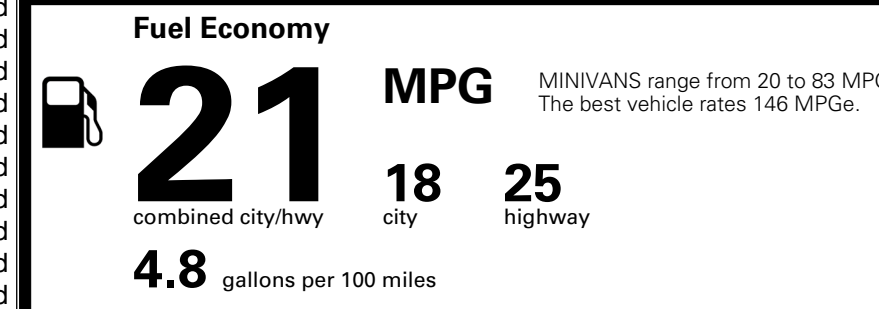

\$495.00
 \$120.00
 \$285.00
 \$65.00
 \$160.00

MSRP INCLUDING OPTIONS

\$ 42,715.00

INLAND FREIGHT AND HANDLING

\$ 1,545.00

TOTAL MANUFACTURER'S SUGGESTED RETAIL PRICE ▶

\$ 44,260.00

TOTAL ADDITIONAL WEIGHT: 18.0

EPA DOT Fuel Economy and Environment

Gasoline Vehicle

You spend \$3,250 more in fuel costs over 5 years compared to the average new vehicle.

Annual fuel cost \$2,350

Actual results will vary for many reasons, including driving conditions and how you drive and maintain your vehicle. The average new vehicle gets 29 MPG and costs \$8,500 to fuel over 5 years. Cost estimates are based on 15,000 miles per year at \$ 3.30 per gallon. MPGe is miles per gasoline gallon equivalent. Vehicle emissions are a significant cause of climate change and smog.