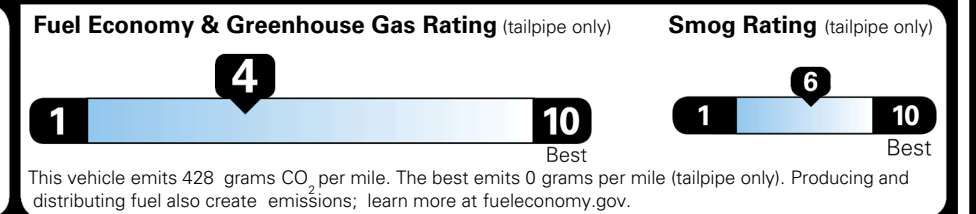

\$495.00
 \$120.00
 \$285.00
 \$65.00
 \$160.00

MSRP INCLUDING OPTIONS

\$ 42,715.00

INLAND FREIGHT AND HANDLING

\$ 1,545.00

TOTAL MANUFACTURER'S SUGGESTED RETAIL PRICE ▶

\$ 44,260.00

TOTAL ADDITIONAL WEIGHT: 18.0

EPA DOT Fuel Economy and Environment

Gasoline Vehicle

You spend \$3,250 more in fuel costs over 5 years compared to the average new vehicle.

Annual fuel cost \$2,350

Actual results will vary for many reasons, including driving conditions and how you drive and maintain your vehicle. The average new vehicle gets 29 MPG and costs \$8,500 to fuel over 5 years. Cost estimates are based on 15,000 miles per year at \$ 3.30 per gallon. MPGe is miles per gasoline gallon equivalent. Vehicle emissions are a significant cause of climate change and smog.