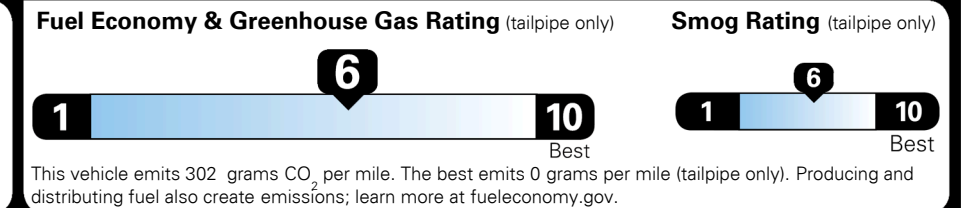

Actual results will vary for many reasons, including driving conditions and how you drive and maintain your vehicle. The average new vehicle gets 28 MPG and costs $9,500 to fuel over 5 years. Cost estimates are based on 15,000 miles per year at $ 3.50 per gallon. MPGe is miles per gasoline gallon equivalent. Vehicle emissions are a significant cause of climate change and smog.

fueleconomy.gov

Calculate personalized estimates and compare vehicles

GOVERNMENT 5-STAR SAFETY RATINGS

Overall Vehicle Score ★ ★ ★ ★ ★
Based on the combined rating of frontal, side and rollover. Should ONLY be compared to other vehicles of similar size and weight.

Frontal Crash Driver ★ ★ ★ ★ ★
Passenger ★ ★ ★ ★ ★
Based on the risk of injury in a frontal impact. Should ONLY be compared to other vehicles of similar size and weight.

Side Crash Front seat ★ ★ ★ ★ ★
Rear seat ★ ★ ★ ★ ★
Star ratings based on the risk of injury in a side impact.

Rollover ★ ★ ★ ★ ★
Star ratings based on the risk of rollover in a single-vehicle crash.

Star ratings range from 1 to 5 stars (★★★★★) with 5 being the highest.
Source: National Highway Traffic Safety Administration (NHTSA).
www.safercar.gov or 1-888-327-4236

Manufacturer's suggested retail price includes Manufacturer's recommended pre-delivery service. License and title fees, state and local taxes and other dealer installed options and accessories are not included in the manufacturer's suggested retail price.

PARTS CONTENT INFORMATION

FOR VEHICLES IN THIS CAR LINE U.S./CANADIAN PARTS CONTENT: 1 %

MAJOR SOURCES OF FOREIGN PARTS: KOREA: 90%

NOTE: PARTS CONTENT DOES NOT INCLUDE FINAL ASSEMBLY, DISTRIBUTION, OR OTHER NON-PARTS COSTS.

FOR THIS VEHICLE FINAL ASSEMBLY POINT: GWANGJU, KOREA

COUNTRY OF ORIGIN ENGINE (MOTOR): KOREA
TRANSMISSION: KOREA

*Additional terms and conditions apply.
**Kia Connect may be currently unavailable for some Model Year 2022 and newer vehicles sold or purchased in Massachusetts; please see owners.kia.com for more information.
NOTE: When you purchase this vehicle, Kia America, Inc. collects personal information you provide to the dealership. For information on our collection and use of personal information and your rights, please see our Privacy Policy on www.kia.com.