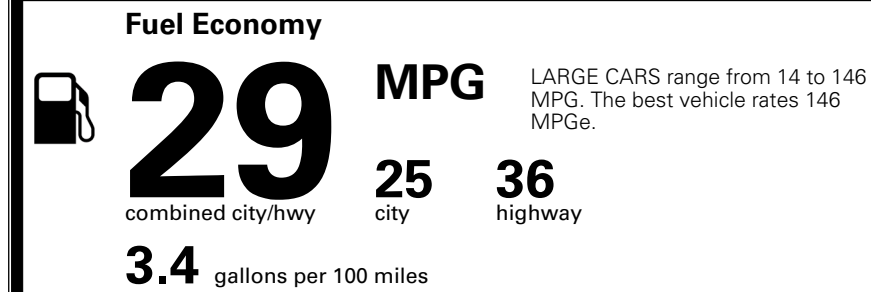

MSRP INCLUDING OPTIONS \$ 31,680.00

INLAND FREIGHT AND HANDLING \$ 1,245.00

TOTAL MANUFACTURER'S SUGGESTED RETAIL PRICE ▶

\$ 32,925.00

TOTAL ADDITIONAL WEIGHT: 7.3

EPA DOT Fuel Economy and Environment

Gasoline Vehicle