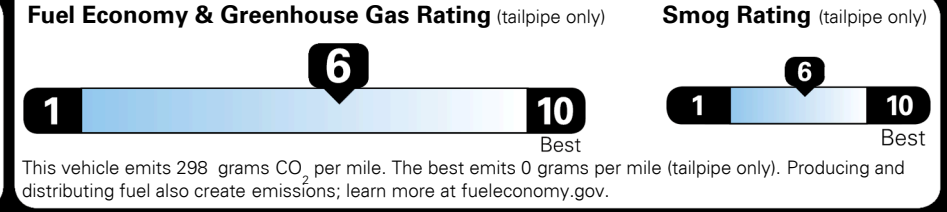

MSRP INCLUDING OPTIONS \$ 28,120.00

INLAND FREIGHT AND HANDLING \$ 1,155.00

**TOTAL MANUFACTURER'S SUGGESTED RETAIL PRICE ▶ \$ 29,275.00**

TOTAL ADDITIONAL WEIGHT: 22.7

\*Additional terms and conditions apply.  
 \*\*Kia Connect may be currently unavailable for some Model Year 2022 and newer vehicles sold or purchased in Massachusetts; please see owners.kia.com for more information.  
 NOTE: When you purchase this vehicle, Kia America, Inc. collects personal information you provide to the dealership. For information on our collection and use of personal information and your rights, please see our Privacy Policy on www.kia.com.

**EPA DOT Fuel Economy and Environment**

**Gasoline Vehicle**

**You save \$750**  
 in fuel costs over 5 years compared to the average new vehicle.

**Annual fuel cost \$1,750**

Actual results will vary for many reasons, including driving conditions and how you drive and maintain your vehicle. The average new vehicle gets 28 MPG and costs \$9,500 to fuel over 5 years. Cost estimates are based on 15,000 miles per year at \$ 3.50 per gallon. MPGe is miles per gasoline gallon equivalent. Vehicle emissions are a significant cause of climate change and smog.