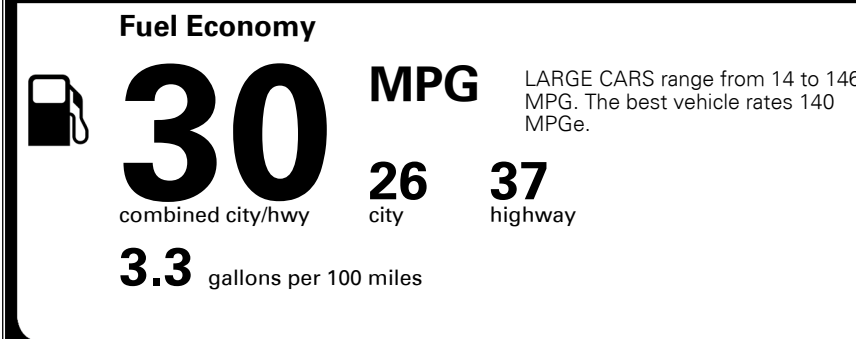

MSRP INCLUDING OPTIONS \$ 28,120.00

INLAND FREIGHT AND HANDLING \$ 1,155.00

**TOTAL MANUFACTURER'S SUGGESTED RETAIL PRICE ▶ \$ 29,275.00**

TOTAL ADDITIONAL WEIGHT: 22.7

\*Additional terms and conditions apply.  
 \*\*Kia Connect may be currently unavailable for some Model Year 2022 and newer vehicles sold or purchased in Massachusetts; please see owners.kia.com for more information.  
 NOTE: When you purchase this vehicle, Kia America, Inc. collects personal information you provide to the dealership. For information on our collection and use of personal information and your rights, please see our Privacy Policy on www.kia.com.

**EPA DOT Fuel Economy and Environment**

**Gasoline Vehicle**

**You save \$750**  
 in fuel costs over 5 years compared to the average new vehicle.

**Annual fuel cost \$1,750**

Actual results will vary for many reasons, including driving conditions and how you drive and maintain your vehicle. The average new vehicle gets 28 MPG and costs \$9,500 to fuel over 5 years. Cost estimates are based on 15,000 miles per year at \$ 3.50 per gallon. MPGe is miles per gasoline gallon equivalent. Vehicle emissions are a significant cause of climate change and smog.