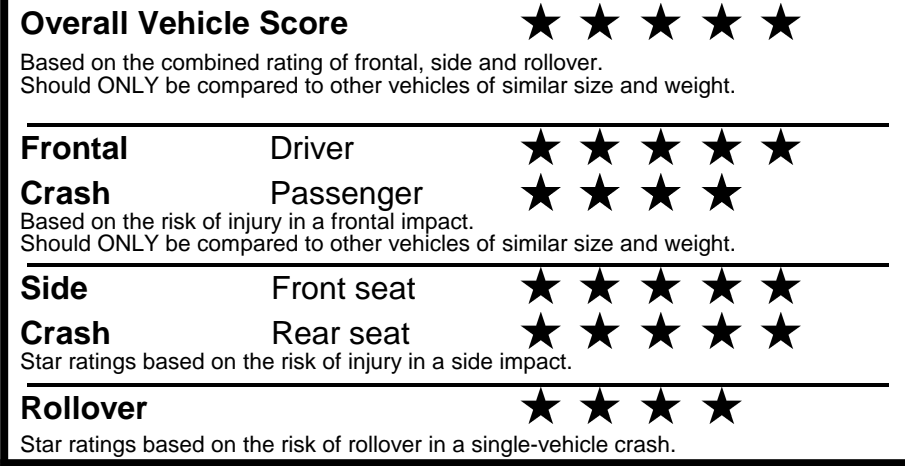

GOVERNMENT 5-STAR SAFETY RATINGS

PARTS CONTENT INFORMATION

FOR VEHICLES IN THIS CAR LINE U.S./CANADIAN PARTS CONTENT: 0 %

MAJOR SOURCES OF FOREIGN PARTS: KOREA: 95%

NOTE: PARTS CONTENT DOES NOT INCLUDE FINAL ASSEMBLY, DISTRIBUTION, OR OTHER NON-PARTS COSTS.

FOR THIS VEHICLE FINAL ASSEMBLY POINT: HWASUNG, KOREA

COUNTRY OF ORIGIN ENGINE (MOTOR): KOREA

TRANSMISSION: KOREA

Star ratings range from 1 to 5 stars (★★★★★) with 5 being the highest.
Source: National Highway Traffic Safety Administration (NHTSA).
www.safercar.gov or 1-888-327-4236

Manufacturer's suggested retail price includes Manufacturer's recommended pre-delivery service. License and title fees, state and local taxes and other dealer installed options and accessories are not included in the manufacturer's suggested retail price.