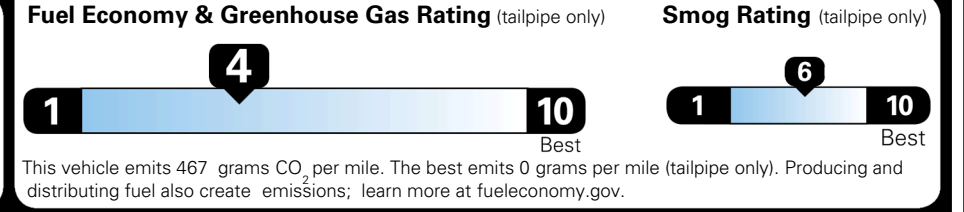

Actual results will vary for many reasons, including driving conditions and how you drive and maintain your vehicle. The average new vehicle gets 29 MPG and costs $8,000 to fuel over 5 years. Cost estimates are based on 15,000 miles per year at $ 3.10 per gallon. MPGe is miles per gasoline gallon equivalent. Vehicle emissions are a significant cause of climate change and smog.

fueleconomy.gov
Calculate personalized estimates and compare vehicles

GOVERNMENT 5-STAR SAFETY RATINGS

Overall Vehicle Score	Not Rated	
Based on the combined rating of frontal, side and rollover. Should ONLY be compared to other vehicles of similar size and weight.		
Frontal	Driver	Not Rated
Crash	Passenger	Not Rated
Based on the risk of injury in a frontal impact. Should ONLY be compared to other vehicles of similar size and weight.		
Side	Front seat	Not Rated
Crash	Rear seat	Not Rated
Star ratings based on the risk of injury in a side impact.		
Rollover	Not Rated	
Star ratings based on the risk of rollover in a single-vehicle crash.		

Star ratings range from 1 to 5 stars (★★★★★) with 5 being the highest.
Source: National Highway Traffic Safety Administration (NHTSA).
www.safercar.gov or 1-888-327-4236

Manufacturer's suggested retail price includes Manufacturer's recommended pre-delivery service. License and title fees, state and local taxes and other dealer installed options and accessories are not included in the manufacturer's suggested retail price.

PARTS CONTENT INFORMATION

FOR VEHICLES IN THIS CAR LINE U.S./CANADIAN PARTS CONTENT: 50 %
MAJOR SOURCES OF FOREIGN PARTS: KOREA: 35%

NOTE: PARTS CONTENT DOES NOT INCLUDE FINAL ASSEMBLY, DISTRIBUTION, OR OTHER NON-PARTS COSTS.

FOR THIS VEHICLE FINAL ASSEMBLY POINT: WEST POINT, GA, USA

COUNTRY OF ORIGIN
ENGINE (MOTOR): KOREA
TRANSMISSION: USA

*Additional terms and conditions apply.
**Kia Connect may be currently unavailable for some Model Year 2022 and newer vehicles sold or purchased in Massachusetts; please see owners.kia.com for more information.
NOTE: When you purchase this vehicle, Kia America, Inc. collects personal information you provide to the dealership. For information on our collection and use of personal information and your rights, please see our Privacy Policy on www.kia.com.