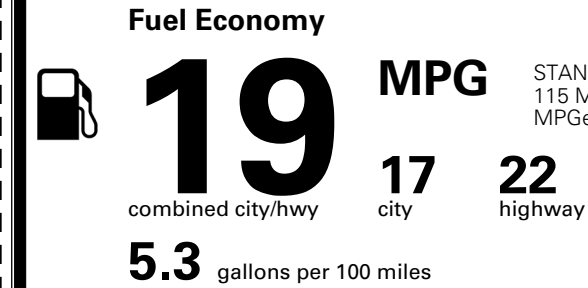

\$495.00
 \$250.00
 \$65.00
 \$145.00

MSRP INCLUDING OPTIONS

\$ 57,745.00

INLAND FREIGHT AND HANDLING

\$ 1,545.00

TOTAL MANUFACTURER'S SUGGESTED RETAIL PRICE ▶

\$ 59,290.00

TOTAL ADDITIONAL WEIGHT: 13.5

EPA DOT Fuel Economy and Environment

Gasoline Vehicle

STANDARD SUVs range from 13 to 115 MPG. The best vehicle rates 146 MPGe.

You spend
\$4,250
 more in fuel costs
 over 5 years
 compared to the
 average new vehicle.