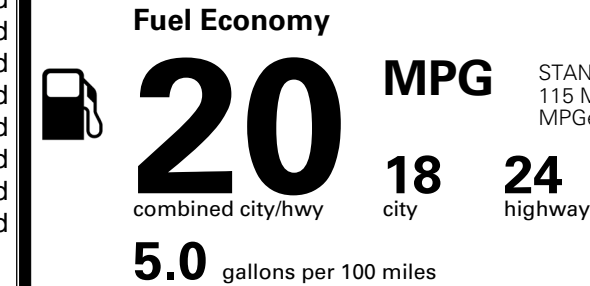

MSRP INCLUDING OPTIONS

\$ 47,740.00

INLAND FREIGHT AND HANDLING

\$ 1,545.00

TOTAL MANUFACTURER'S SUGGESTED RETAIL PRICE ▶

\$ 49,285.00

TOTAL ADDITIONAL WEIGHT: 13.4

EPA DOT Fuel Economy and Environment

Gasoline Vehicle

STANDARD SUVS range from 13 to 115 MPG. The best vehicle rates 146 MPGe.

You spend
\$3,500
 more in fuel costs
 over 5 years
 compared to the
 average new vehicle.

Annual fuel cost
\$2,300