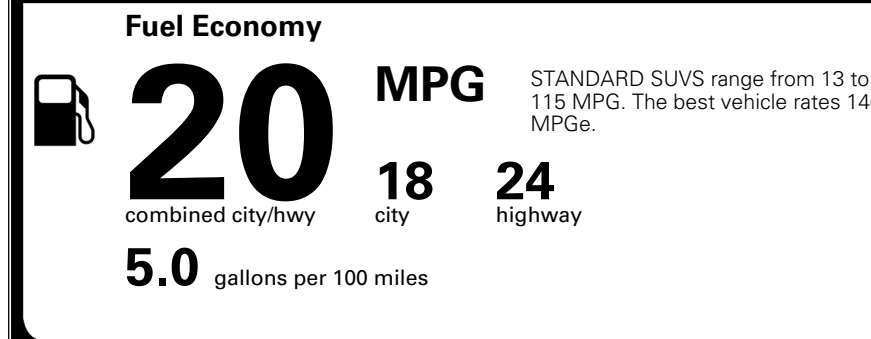

WARRANTY
10 Year/100,000 Mile Limited Powertrain Warranty
5 Year/60,000 Mile Limited Basic Warranty
5 Year/60,000 Mile Roadside Assistance

*Additional terms and conditions apply.
**Kia Connect may be currently unavailable for some Model Year 2022 and newer vehicles sold or purchased in Massachusetts; please see owners.kia.com for more information.
NOTE: When you purchase this vehicle, Kia America, Inc. collects personal information you provide to the dealership. For information on our collection and use of personal information and your rights, please see our Privacy Policy on www.kia.com.

MANUFACTURER'S SUGGESTED RETAIL PRICE ▶

COMPARE X-LINE EX AWD FEATURES

Added to/in place of standard EX AWD features

- 21" Gloss Black Alloy Wheels
- LED Projector Fog Lights
- X-Line Exterior and Interior Styling
- Liftgate Lamp
- Black Exterior Emblems
- 2nd Row Captain's Chairs (2 Seats)
- Self-Leveling Rear Suspension

ADDITIONAL INSTALLED EQUIPMENT:
(In addition to or in place of standard features)
Black Jade Green Paint
Carpeted Floor Mats
Cargo Cover

MSRP INCLUDING OPTIONS

INLAND FREIGHT AND HANDLING

TOTAL MANUFACTURER'S SUGGESTED RETAIL PRICE ▶

TOTAL ADDITIONAL WEIGHT: 13.4

$ 47,290.00

Included
Included
Included
Included
Included
Included
Included

$495.00
$250.00
$200.00

$ 48,235.00

$ 1,545.00

$ 49,780.00

EPA DOT Fuel Economy and Environment

Gasoline Vehicle

You spend $3,500 more in fuel costs over 5 years compared to the average new vehicle.

Annual fuel cost $2,300