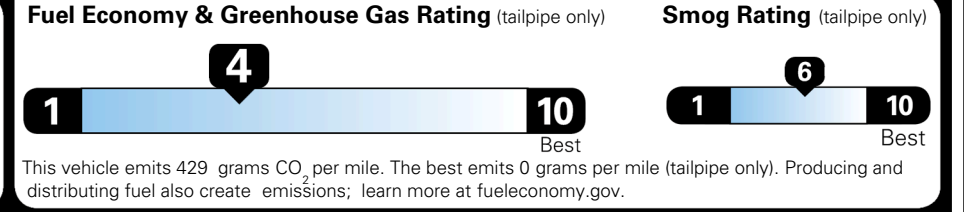

Actual results will vary for many reasons, including driving conditions and how you drive and maintain your vehicle. The average new vehicle gets 29 MPG and costs $8,000 to fuel over 5 years. Cost estimates are based on 15,000 miles per year at $ 3.10 per gallon. MPGe is miles per gasoline gallon equivalent. Vehicle emissions are a significant cause of climate change and smog.

fueleconomy.gov
Calculate personalized estimates and compare vehicles

Smartphone QR Code

GOVERNMENT 5-STAR SAFETY RATINGS

Overall Vehicle Score	Not Rated	
Based on the combined rating of frontal, side and rollover. Should ONLY be compared to other vehicles of similar size and weight.		
Frontal Crash	Driver	Not Rated
	Passenger	Not Rated
Based on the risk of injury in a frontal impact. Should ONLY be compared to other vehicles of similar size and weight.		
Side Crash	Front seat	Not Rated
	Rear seat	Not Rated
Star ratings based on the risk of injury in a side impact.		
Rollover	Not Rated	
Star ratings based on the risk of rollover in a single-vehicle crash.		

Star ratings range from 1 to 5 stars (★★★★★) with 5 being the highest.
Source: National Highway Traffic Safety Administration (NHTSA).
www.safercar.gov or 1-888-327-4236

Manufacturer's suggested retail price includes Manufacturer's recommended pre-delivery service. License and title fees, state and local taxes and other dealer installed options and accessories are not included in the manufacturer's suggested retail price.

PARTS CONTENT INFORMATION

FOR VEHICLES IN THIS CAR LINE U.S./CANADIAN PARTS CONTENT: 50 %

MAJOR SOURCES OF FOREIGN PARTS: KOREA: 35%

NOTE: PARTS CONTENT DOES NOT INCLUDE FINAL ASSEMBLY, DISTRIBUTION, OR OTHER NON-PARTS COSTS.

FOR THIS VEHICLE FINAL ASSEMBLY POINT: WEST POINT, GA, USA

COUNTRY OF ORIGIN ENGINE (MOTOR): KOREA
TRANSMISSION: USA