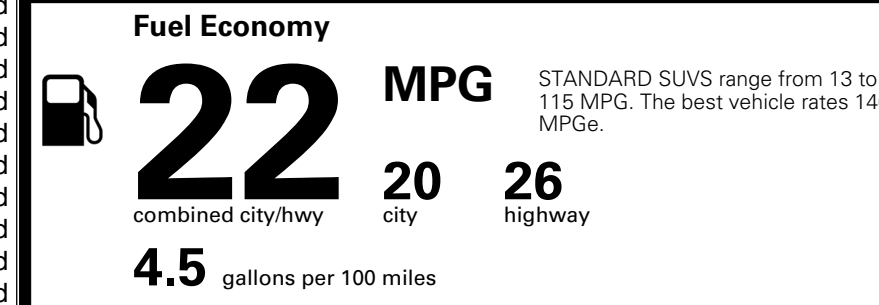

\$495.00
 \$295.00
 \$625.00
 \$250.00
 \$200.00

MSRP INCLUDING OPTIONS

\$ 45,655.00

INLAND FREIGHT AND HANDLING

\$ 1,545.00

TOTAL MANUFACTURER'S SUGGESTED RETAIL PRICE ▶

\$ 47,200.00

TOTAL ADDITIONAL WEIGHT: 13.4

EPA DOT Fuel Economy and Environment

Gasoline Vehicle

You spend \$2,500 more in fuel costs over 5 years
 compared to the average new vehicle.

Annual fuel cost \$2,100

Actual results will vary for many reasons, including driving conditions and how you drive and maintain your vehicle. The average new vehicle gets 29 MPG and costs \$8,000 to fuel over 5 years. Cost estimates are based on 15,000 miles per year at \$ 3.10 per gallon. MPGe is miles per gasoline gallon equivalent. Vehicle emissions are a significant cause of climate change and smog.