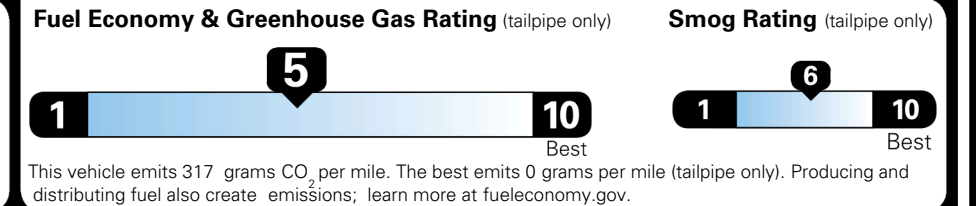

TOTAL ADDITIONAL WEIGHT: 10.0

EPA DOT Fuel Economy and Environment

Gasoline Vehicle

You spend \$250 more in fuel costs over 5 years compared to the average new vehicle.

Annual fuel cost \$1,750

Actual results will vary for many reasons, including driving conditions and how you drive and maintain your vehicle. The average new vehicle gets 29 MPG and costs \$8,500 to fuel over 5 years. Cost estimates are based on 15,000 miles per year at \$ 3.30 per gallon. MPGe is miles per gasoline gallon equivalent. Vehicle emissions are a significant cause of climate change and smog.