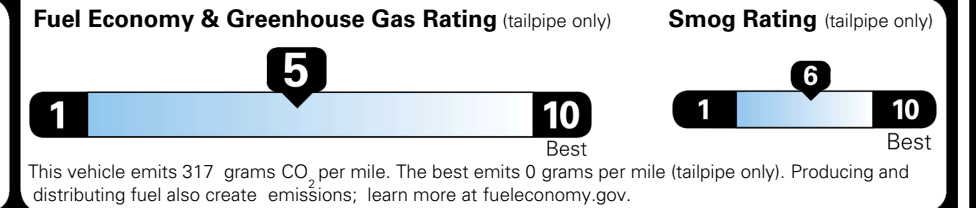

TOTAL ADDITIONAL WEIGHT: 15.4

EPA DOT Fuel Economy and Environment

Gasoline Vehicle

You spend \$250 more in fuel costs over 5 years compared to the average new vehicle.

Annual fuel cost \$1,750

Actual results will vary for many reasons, including driving conditions and how you drive and maintain your vehicle. The average new vehicle gets 29 MPG and costs \$8,500 to fuel over 5 years. Cost estimates are based on 15,000 miles per year at \$ 3.30 per gallon. MPGe is miles per gasoline gallon equivalent. Vehicle emissions are a significant cause of climate change and smog.