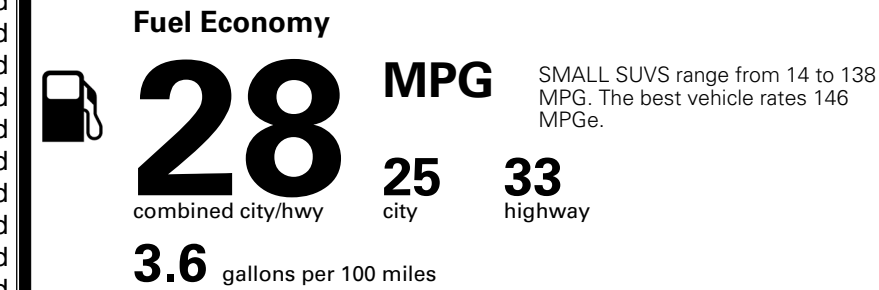

TOTAL ADDITIONAL WEIGHT: 15.4

EPA DOT Fuel Economy and Environment

Gasoline Vehicle

You spend \$250 more in fuel costs over 5 years compared to the average new vehicle.

Annual fuel cost \$1,750

Actual results will vary for many reasons, including driving conditions and how you drive and maintain your vehicle. The average new vehicle gets 29 MPG and costs \$8,500 to fuel over 5 years. Cost estimates are based on 15,000 miles per year at \$ 3.30 per gallon. MPGe is miles per gasoline gallon equivalent. Vehicle emissions are a significant cause of climate change and smog.