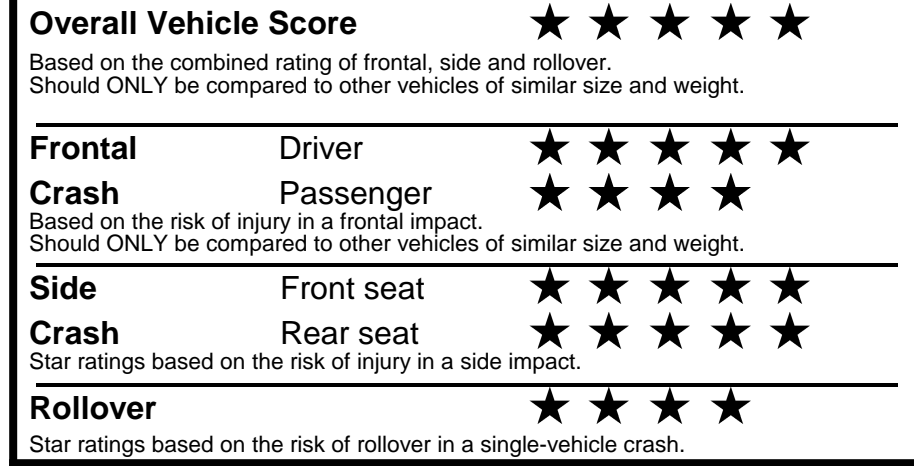

fueleconomy.gov

Calculate personalized estimates and compare vehicles

GOVERNMENT 5-STAR SAFETY RATINGS

Star ratings range from 1 to 5 stars (★★★★★) with 5 being the highest.
 Source: National Highway Traffic Safety Administration (NHTSA).
 www.safercar.gov or 1-888-327-4236