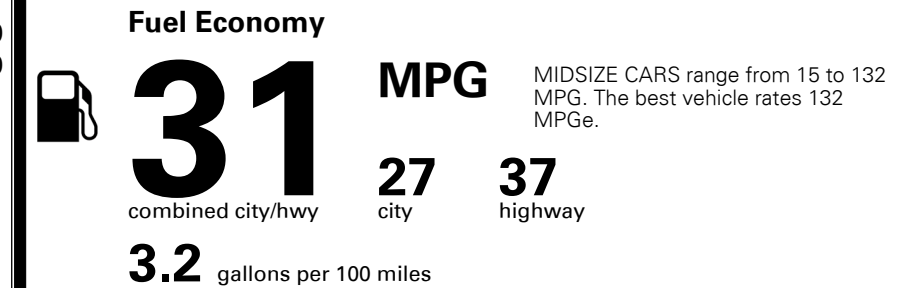

\$ 25,690.00

INLAND FREIGHT AND HANDLING

\$ 1,095.00

TOTAL MANUFACTURER'S SUGGESTED RETAIL PRICE ▶

\$ 26,785.00

*Additional terms and conditions apply.
 **Kia Connect may be currently unavailable for Model Year 2022 and newer vehicles sold or purchased in Massachusetts; please see owners.kia.com for updates on availability.
 NOTE: When you purchase this vehicle, Kia America, Inc. collects personal information you provide to the dealership. For information on our collection and use of personal information and your rights, please see our Privacy Policy on www.kia.com.

TOTAL ADDITIONAL WEIGHT: 7.3

EPA DOT Fuel Economy and Environment

Gasoline Vehicle

You save \$750
 in fuel costs over 5 years compared to the average new vehicle.

Annual fuel cost \$1,450

Actual results will vary for many reasons, including driving conditions and how you drive and maintain your vehicle. The average new vehicle gets 28 MPG and costs \$8,000 to fuel over 5 years. Cost estimates are based on 15,000 miles per year at \$ 2.95 per gallon. MPGe is miles per gasoline gallon equivalent. Vehicle emissions are a significant cause of climate change and smog.