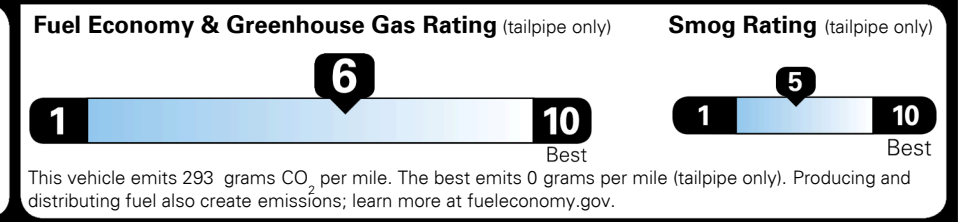

TOTAL ADDITIONAL WEIGHT: 7.3

EPA DOT Fuel Economy and Environment

Gasoline Vehicle

You save \$750
 in fuel costs over 5 years compared to the average new vehicle.

Annual fuel cost \$1,450

Actual results will vary for many reasons, including driving conditions and how you drive and maintain your vehicle. The average new vehicle gets 28 MPG and costs \$8,000 to fuel over 5 years. Cost estimates are based on 15,000 miles per year at \$ 2.95 per gallon. MPGe is miles per gasoline gallon equivalent. Vehicle emissions are a significant cause of climate change and smog.